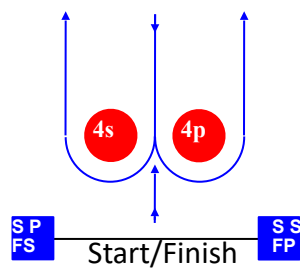

Geographe Bay Race Week 2021

Etchells Attachment A as per SI's.

Course Illustrations – Windward Leeward with offset

Course: Leeward Finish

Signal Mark Rounding Order

2 Start – 1 – 1a – 4s/4p – 1 – 1a – Finish

3 Start – 1 – 1a – 4s/4p – 1 – 1a – 4s/4p – 1 – 1a – Finish