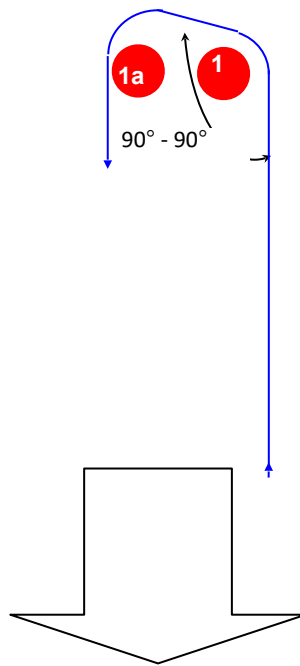

Geographe Bay Race Week 2021

Etchells Attachment A as per SI's.

Course Illustrations – Windward Leeward with offset

Course: Leeward Finish

Signal Mark Rounding Order

2 Start – 1 – 1a – 4s/4p – 1 – 1a – Finish

3 Start – 1 – 1a – 4s/4p – 1 – 1a – 4s/4p – 1 – 1a – Finish